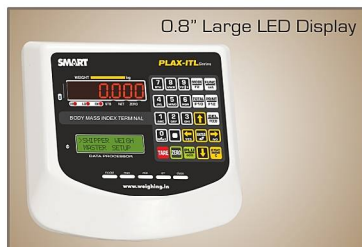

SMART IMPACT

MADE IN INDIA

WEIGHING WITH EVIDENCE

**Calculate
your BMI**
Divide your weight
in kilograms by your
height in metres²

BODY
MASS
INDEX

BMI SCALES

PLAX Series

www.weighing.in

Applications

- Schools
- Physical examination centers
- Health clubs
- Gymnasiums
- Ideal Choice for hospitals and clinics

0.8" Large LED Display

MS Checkered PAN

Adjustable Pole for height scanner

Features & Specification

- Upto 1/100,000 display resolution
- Tilt 90° and swivel 360° head
- Water resistant keypad / Option for Splash Proof body
- Automatically measures weight, height, & body mass index accurately & rapidly
- Dust Cover for protection against dust, water and spillage
- It also displays, simultaneously, how much over / under weight you are.
- 100% Tare Range, Auto zero, Glow Control, Sleep Mode, Dummy Zero
- Serial output bidirectional communication. Continuous / cmd based control
- Push Button Tare, 10x Weight zoom
- Thermal Printer can print Date, Time, Height, BMI & amount of overweight / underweight.
- 220V AC / built-in 6V rechargeable battery 50hr backup
- Option for second display / indicator wall mounting / desktop stand
- Option: RS-232 / Printer output for direct printing with facility of printing shop name, item, weight, price, total, barcode labels etc