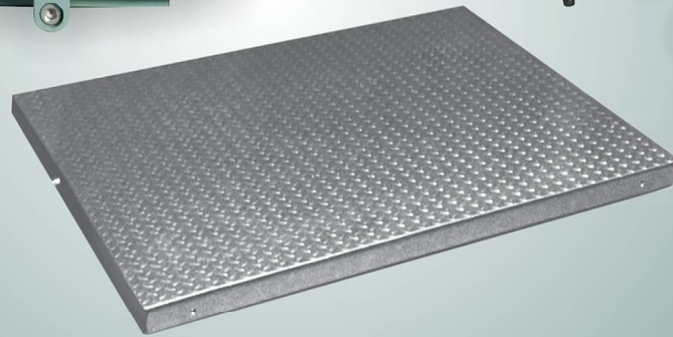

SMART

www.weighing.in

MADE IN INDIA

WEIGHING WITH EVIDENCE

Flameproof indicator

PLAX Series

www.weighing.in

RS-232C Interface

Rechargeable Battery

External Calibration

Date/Time

LED Display

Accumulation Function

Direct Printing Function

USB Storage Function

The Flameproof Indicator are robust electronic Indicator for use in hazardous areas. The Indicator are approved for use in Zone1 or Zone 2 for potentially explosive atmospheres created by gas groups IIA,IIB or IIC. The easy to read digital display can be stand or wall mounted to suit your application.

BRIGHT LED DISPLAY

HEAVY DUTY KEYPAD

FLAMEPROOF HEAVY DUTY STRUCTURE

Technical Specification

Console MOC	Aluminum Casting
Console Dimensions	300(L) x 180(W) x 330(H)mm
Console Ingress Protection	IP65
No. of Keys	5 Keys
Approval Authority And Number	Central Institute of Mining and Fuel Research (CIMFR) No. CIMFR/TC/SR/H1117
Zone	Zone 1 2
Gas Group	Gas Group I, IIA IIB Atmosphere
Standard reference	FLP construction – IS 2148-2004 Design , rating, performance T-class – IS 13346 -2004
Fixing	Wall Mounting (Customer's Scope)
Cable	Armored Cable
Zener Barrier	Intrinsic Safe